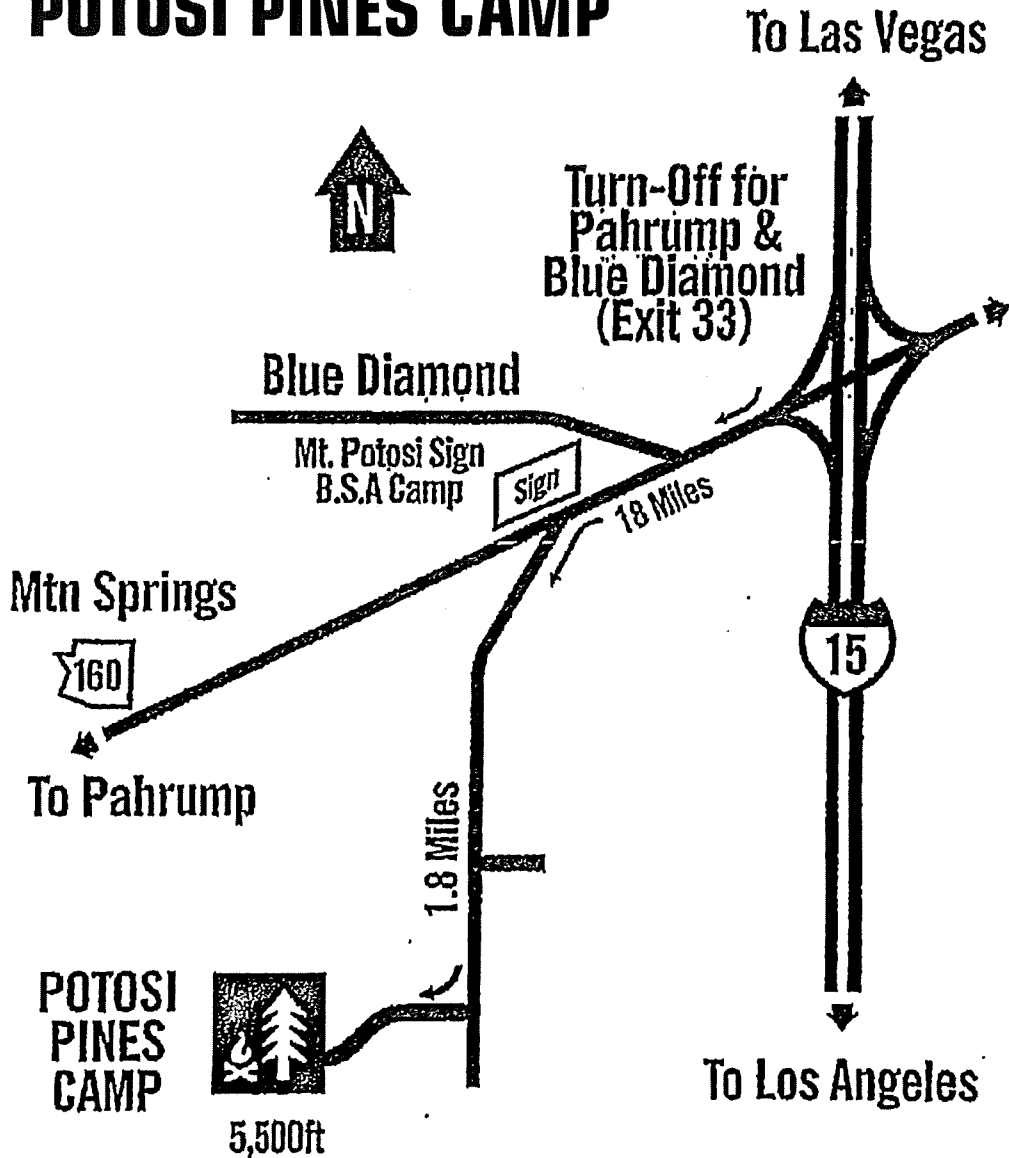

POTOSI PINES CAMP

Directions From Las Vegas:

Take 1-15 south to exit 33 (Blue Diamond/Pahrump/Death Valley). Proceed west on State Route (Blue Diamond/Pahrump/Death Valley) for 18 miles. Turn left onto dirt road at the Mt. Potosi sign. Continue along dirt road for 1.8 miles. Potosi Pines United Methodist Camp entrance will be on your right. Camp phone: (702) 875-4334